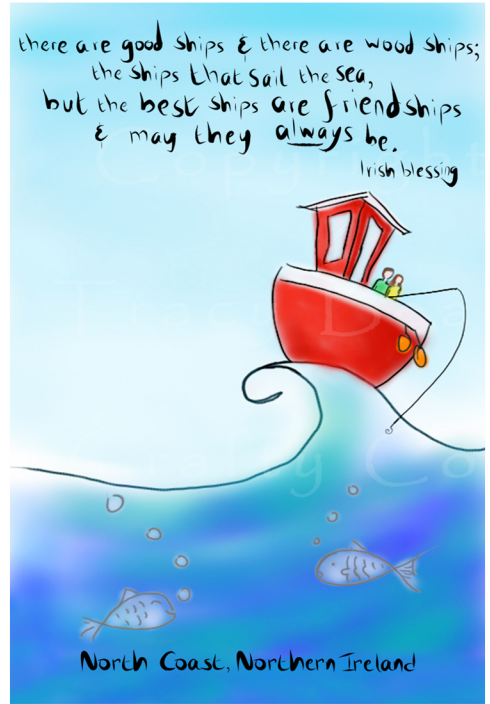

Friendships - North Coast version
7x5", 6x4"