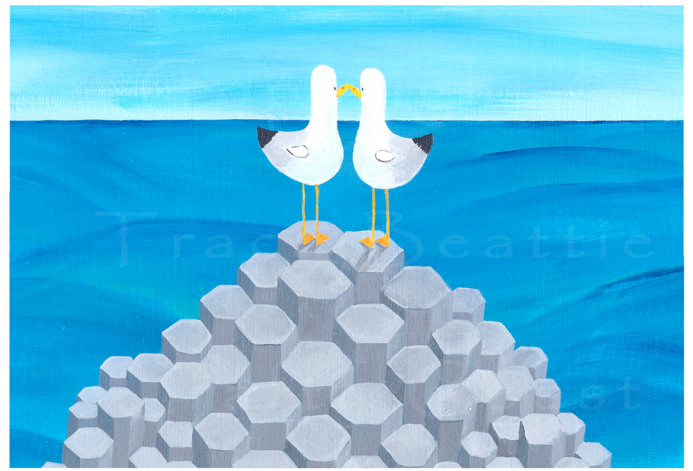

Sharing the Wonder (horizontal):
Giant's Causeway, N. Ireland
A4, 7x5", 6x4"