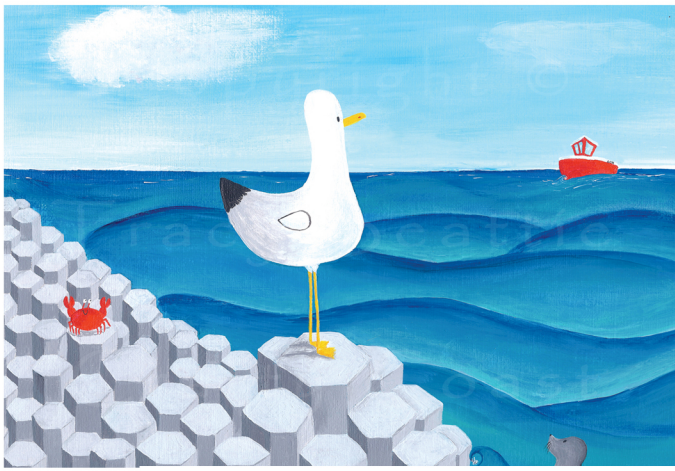

On the Edge of Wonder:
Giant's Causeway, N. Ireland
A4, 7x5", 6x4"