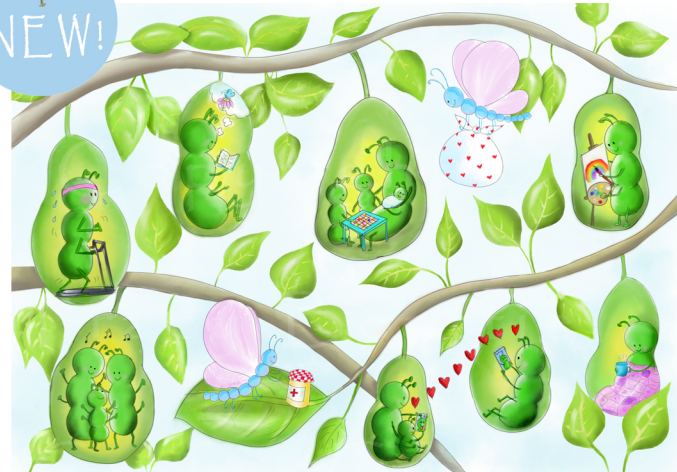

NEW!

Morning Walk, Looking out to Sea  
Storm the Dog Series  
7x5", 6x4"

NEW!

Morning Game of Chase  
Storm the Dog Series  
7x5", 6x4"

NEW!

Cocooning 2020:  
The Time When we all Slowed Down  
7x5", 6x4"