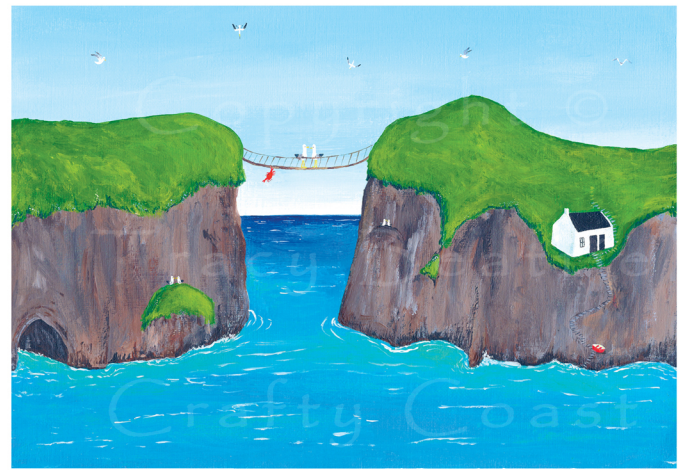

Don't Look Down!
Carrick-a-Rede Rope Bridge, N. Ireland
A4, 7x5", 6x4"