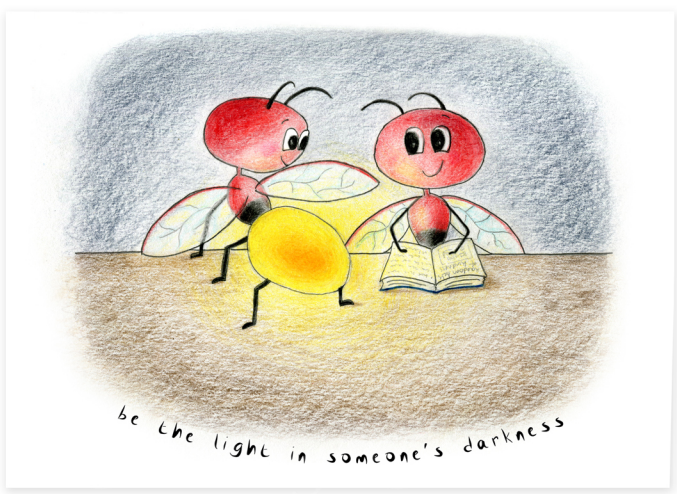

NEW!

Morning Walk, Looking out to Sea  
Storm the Dog Series  
7x5", 6x4"

NEW!

Morning Game of Chase  
Storm the Dog Series  
7x5", 6x4"

NEW!

Cocooning 2020:  
The Time When we all Slowed Down  
7x5", 6x4"